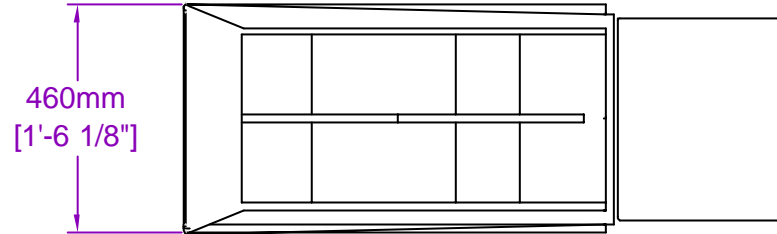

1029mm  
[3'-4 1/2"]

460mm  
[1'-6 1/8"]

1201mm  
[3'-11 5/16"]

All dimensions in mm and inches

Copyright Funktion-One Research Ltd 16/07/2002 Last revised 01/10/2007

FUNKTION-ONE

Hoyle, Horsham Road, Beare Green, Dorking, Surrey, RH5 4PS, England