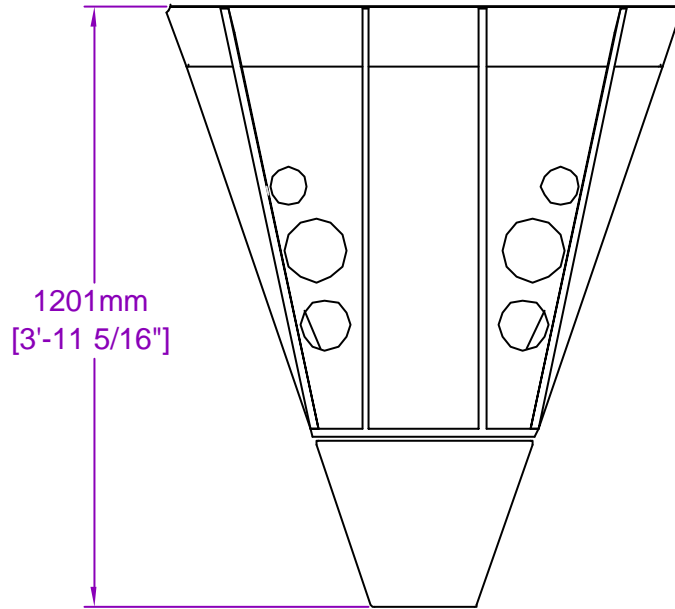

1029mm  
[3'-4 1/2"]

460mm  
[1'-6 1/8"]

1201mm  
[3'-11 5/16"]

All dimensions in mm and inches

Copyright Funktion-One Research Ltd 16/07/2002 Last revised 01/10/2007

FUNKTION-ONE

Hoyle, Horsham Road, Beare Green, Dorking, Surrey, RH5 4PS, England